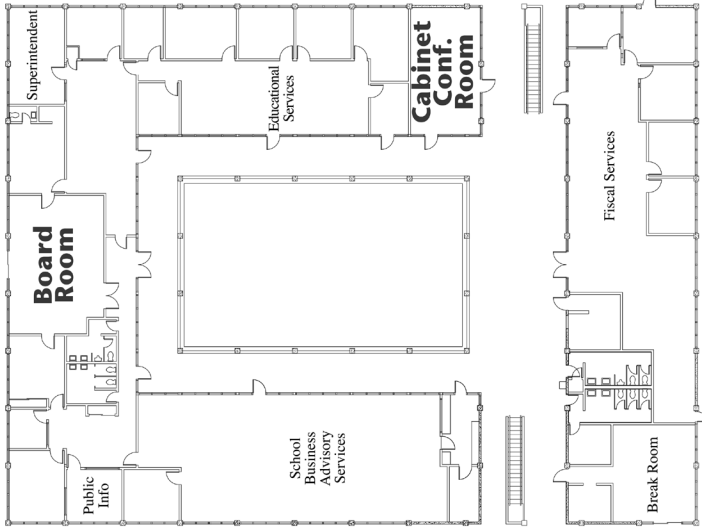

SBCEO Cathedral Oaks Site Map

Parking Lot